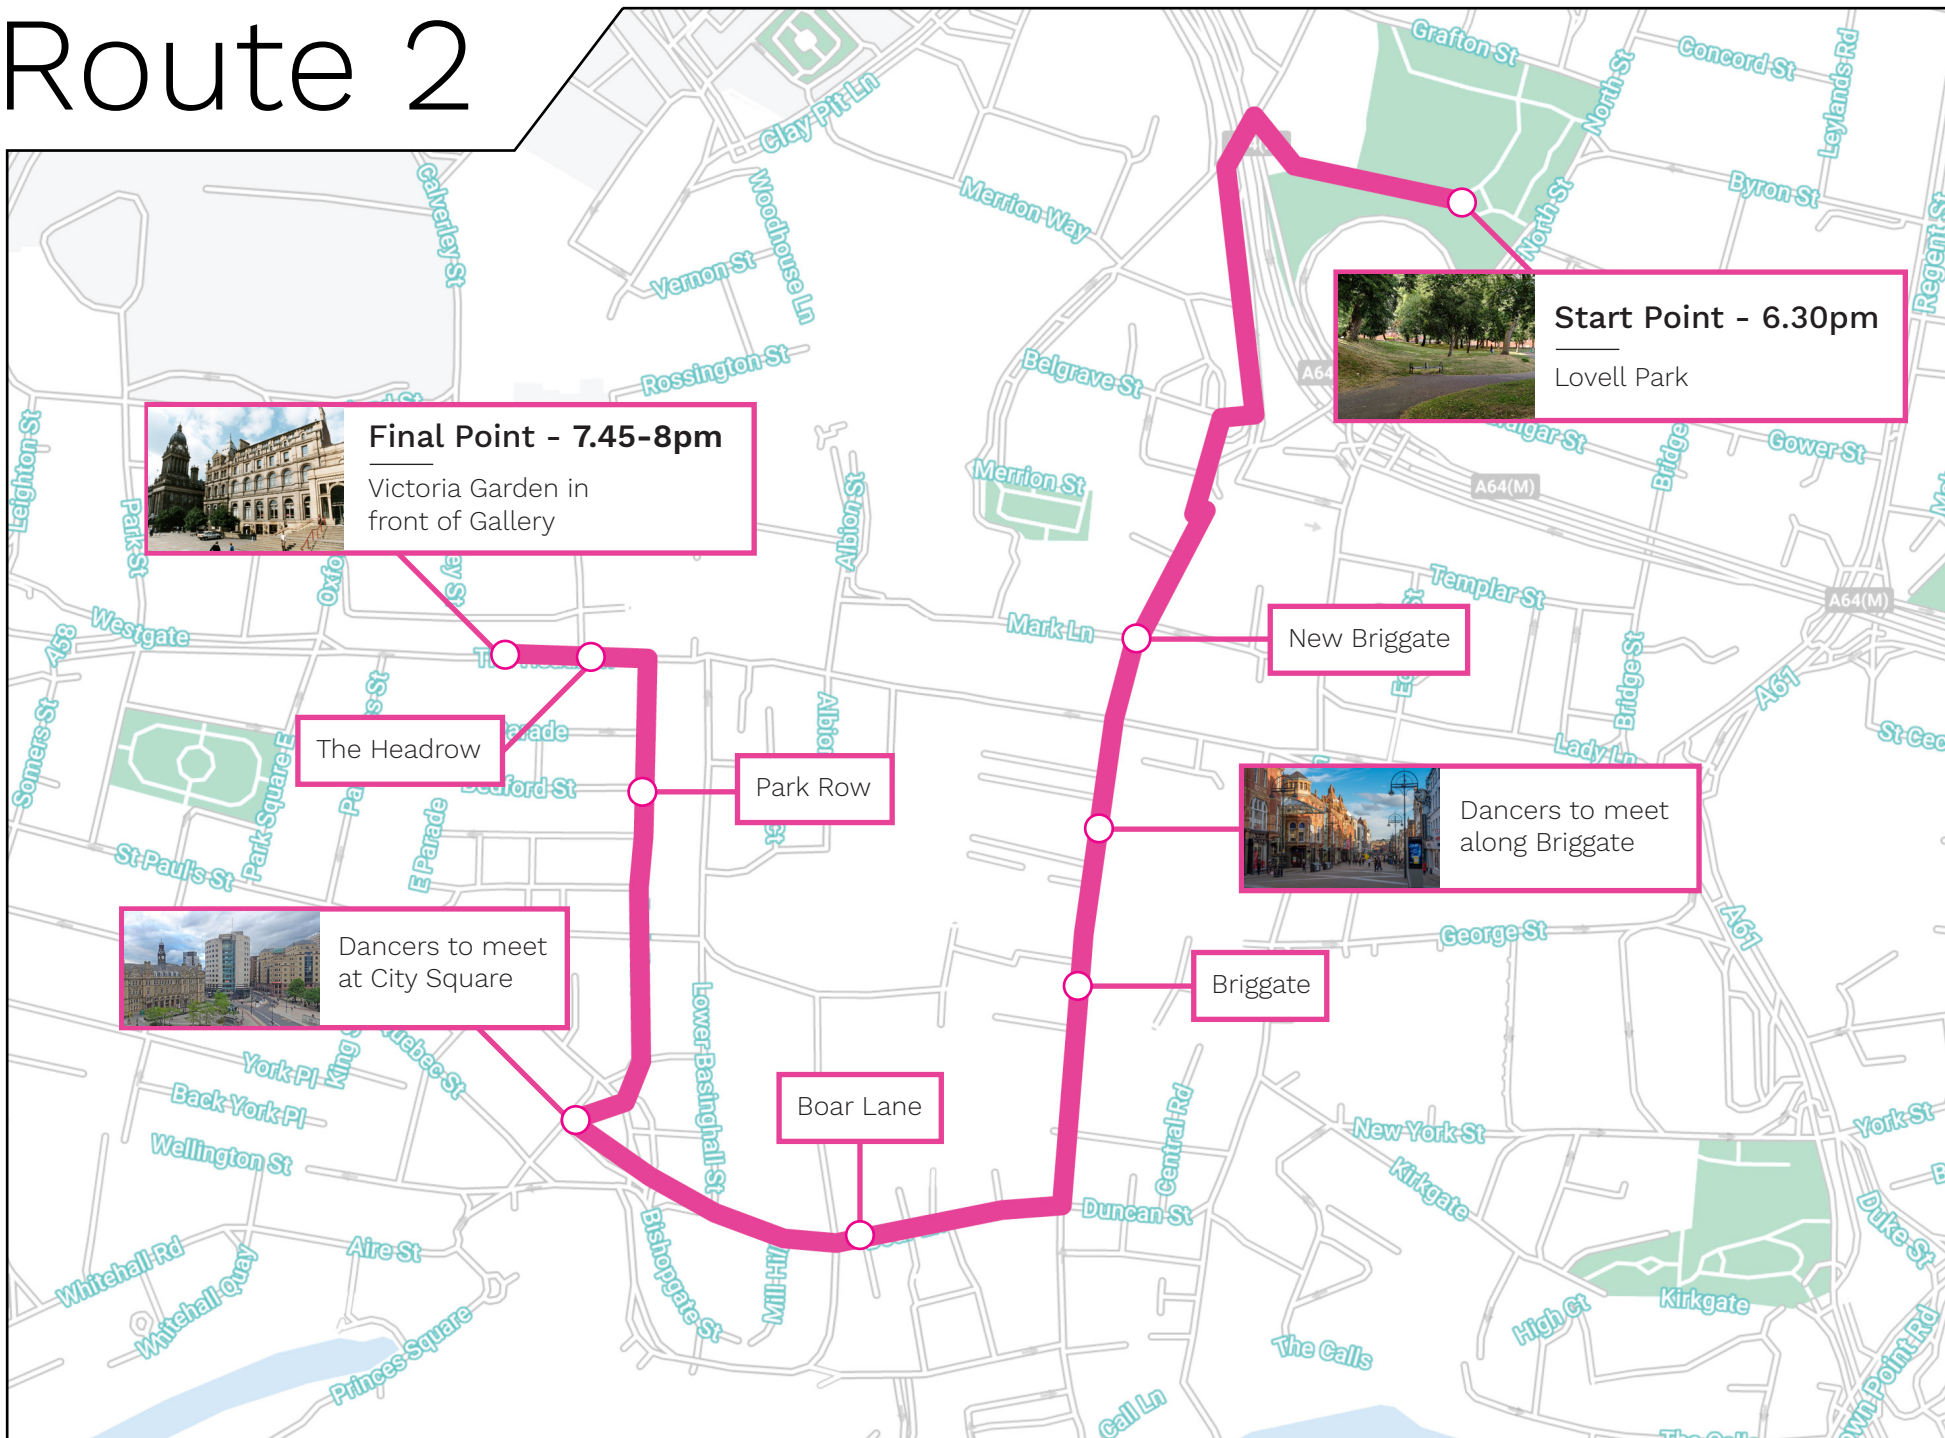

Route 2

Final Point - 7.45-8pm
Victoria Garden in front of Gallery

Start Point - 6.30pm
Lovell Park

The Headrow

Park Row

New Briggate

Dancers to meet along Briggate

Dancers to meet at City Square

Briggate

Boar Lane